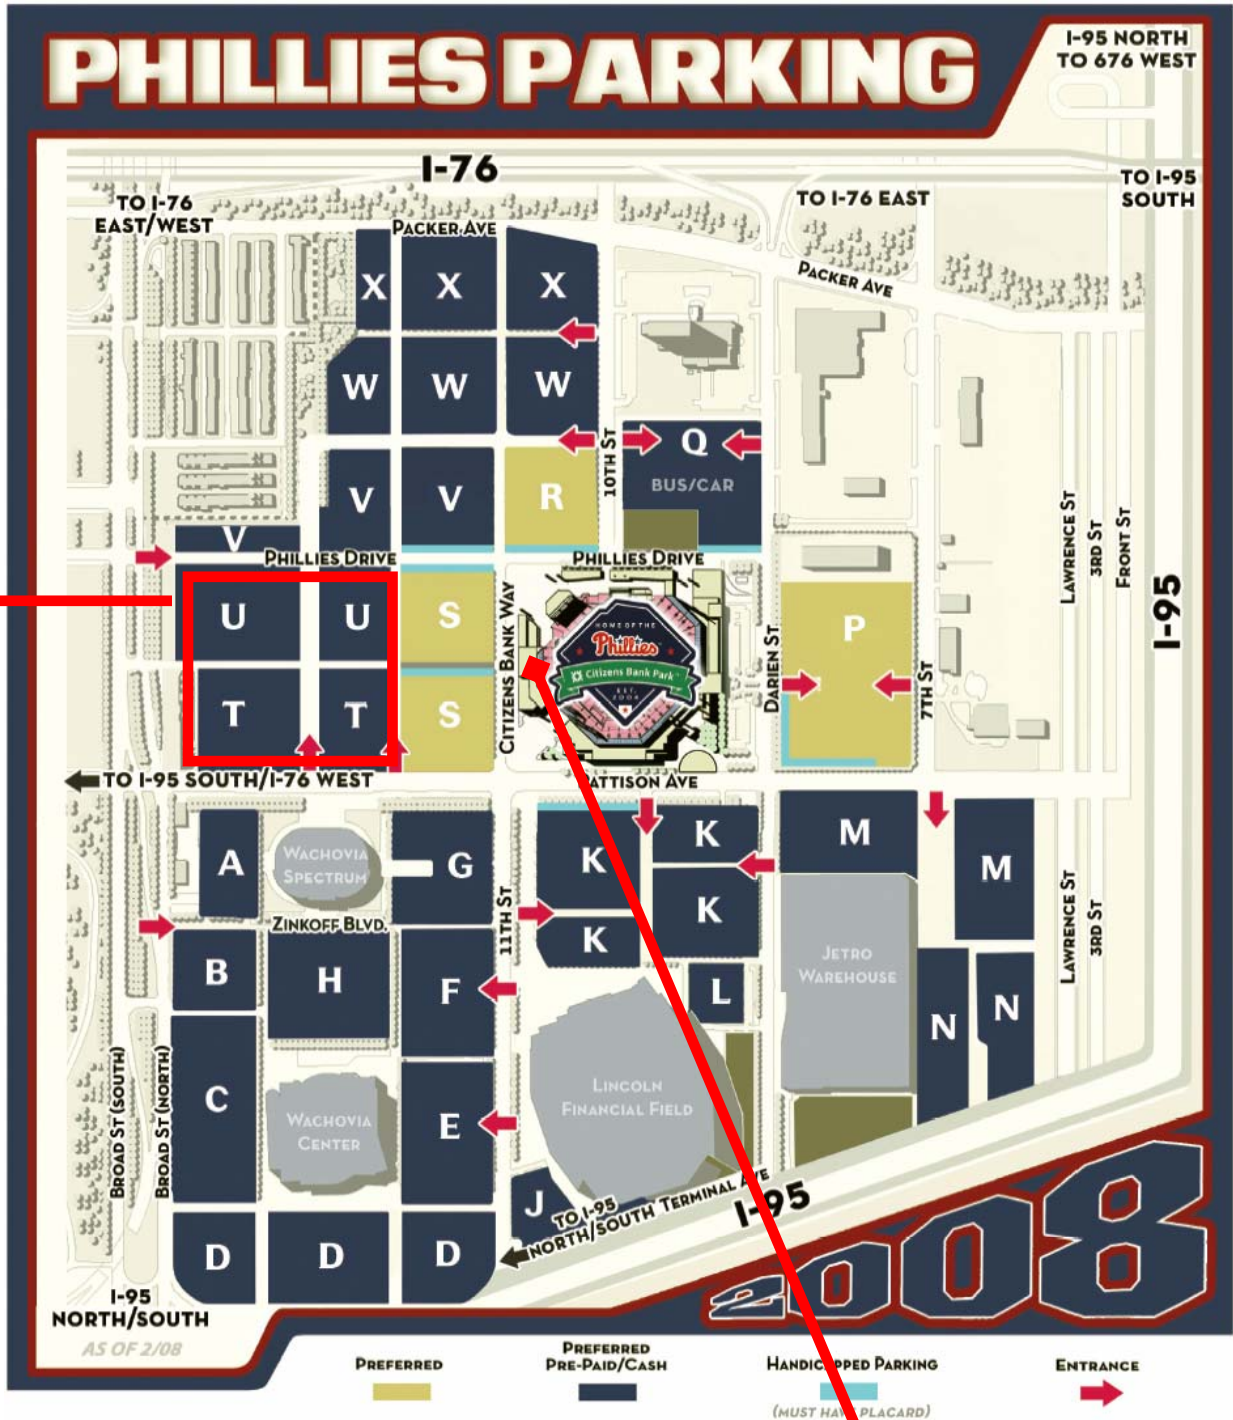

**ENTRY INTO CITIZENS BANK PARK**  
**Early Admission for the Tour Group Meeting Room**

**PARKING LOTS T & U**  
 open early  
 (approx. 10am for night games;  
 approx. 7am for afternoon games)  
**ENTER FROM PATTISON AVE**  
 Admission: \$11 per car

The **SUITE & CLUB ENTRANCE – WEST** and the **WEST TICKET WINDOWS** are located on Citizens Bank Way

To reach the Tour Room, enter through the **SUITE AND CLUB ENTRANCE–WEST** on Citizens Bank Way and take the elevator Suite level. Early admission must be arranged in advance.